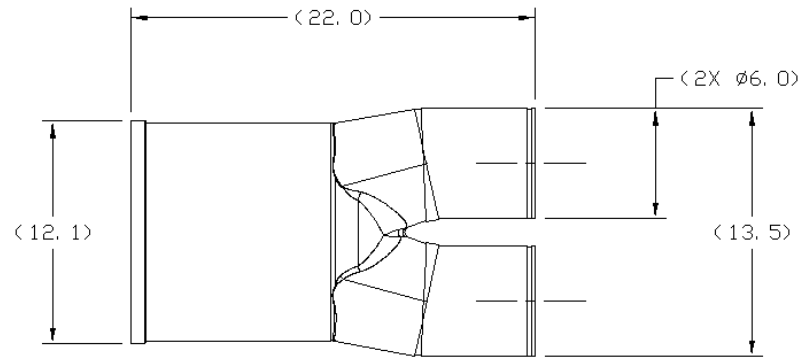

WYE - DUCT
PART NO. A340-130-350-119

MATERIAL: FIBERGLASS

[BACK TO INDEX](#)