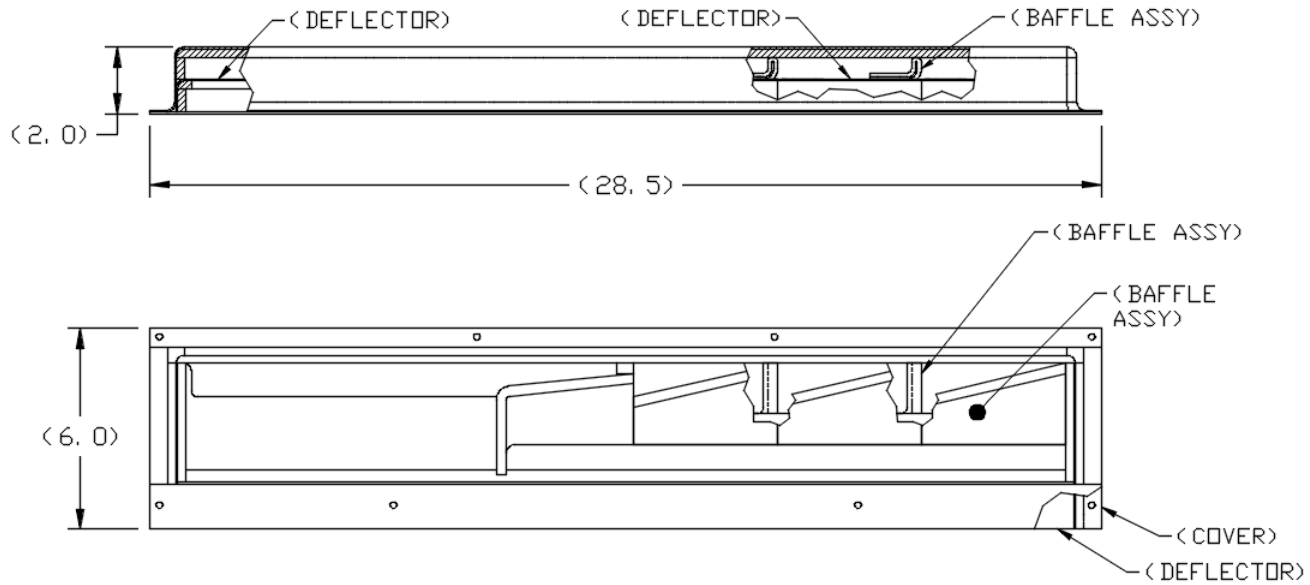

MATERIAL: FIBERGLASS

[BACK TO INDEX](#)

**DIFFUSER ASSY - ECS INLET
PART NO. JMIH-230-043-013**

MATERIAL: FIBERGLASS

[BACK TO INDEX](#)

INJECTOR
PART NO. JMIH-230-300-501

MATERIAL: FIBERGLASS

[BACK TO INDEX](#)