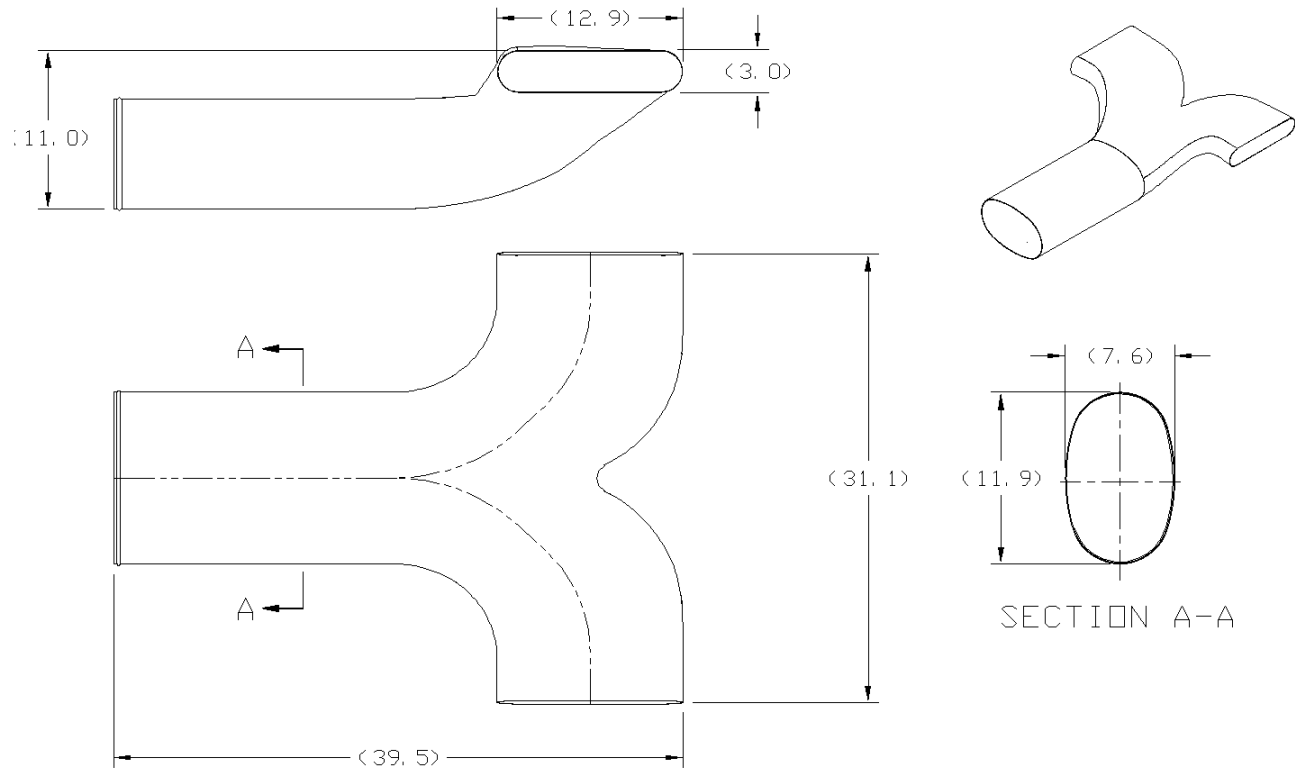

TEE - DUCT
PART NO. A340-130-350-109

MATERIAL: FIBERGLASS

[BACK TO INDEX](#)