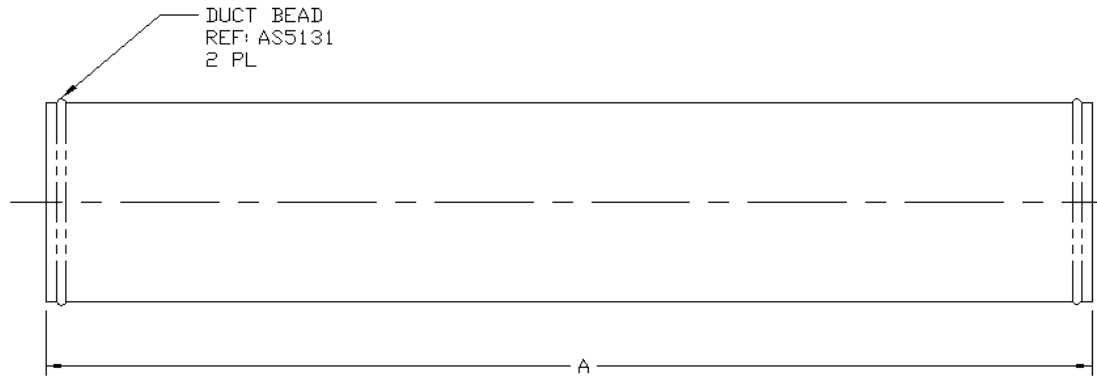

MATERIAL: FIBERGLASS

OVAL DUCTS	
PART NO.	DMENSIONS IN INCHES
	LENGTH
	A
A340-130-350-101	20.0
A340-130-350-117	23.6
A340-130-350-103	40.0
A340-130-350-115	54.0
A340-130-350-105	60.0
A340-130-350-107	80.0

[BACK TO INDEX](#)