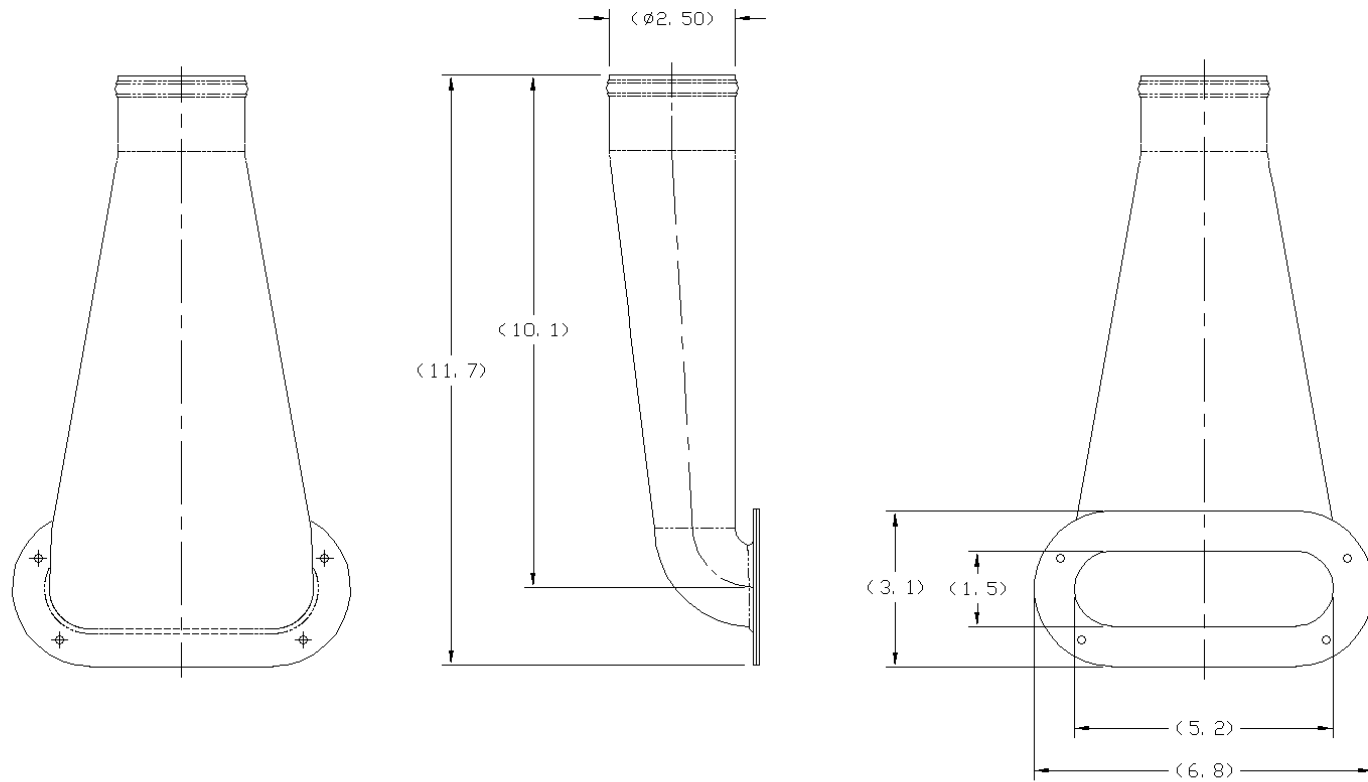

**DIFFUSER ASSY - ECS INLET
PART NO. JMIH-230-043-013**

MATERIAL: FIBERGLASS

[BACK TO INDEX](#)