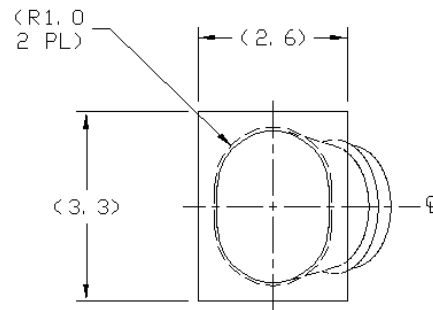

**ANGLED STUB, 45°
PART NO. JMIH-230-040-229**

MATERIAL: KYDEX-100 OR FIBERGLASS

[BACK TO INDEX](#)