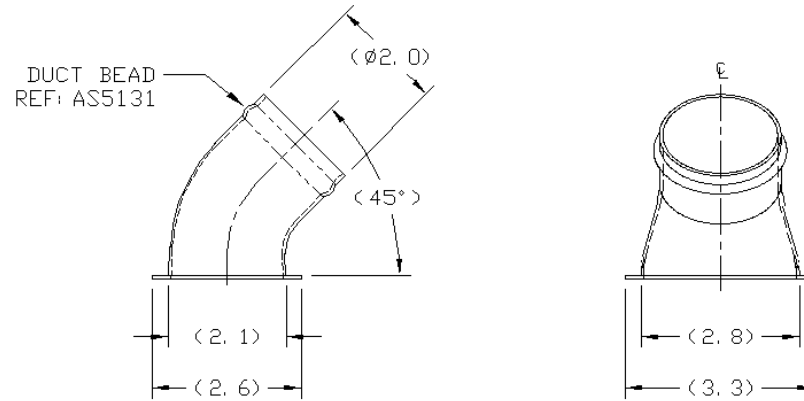

ANGLED STUB, 45°
PART NO. JMIH-230-040-227
MATERIAL: KYDEX-100 OR FIBERGLASS

**ANGLED STUB, 45°
PART NO. JMIH-230-040-229**

MATERIAL: KYDEX-100 OR FIBERGLASS

[BACK TO INDEX](#)