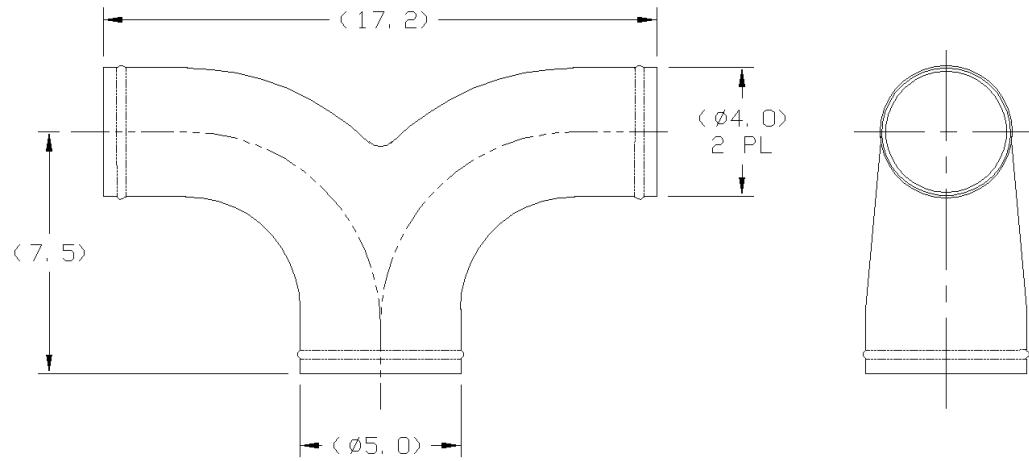

[BACK TO INDEX](#)

MATERIAL: FIBERGLASS

WYES				
PART NO.	DIMENSIONS IN INCHES			
	INLET O.D.	LENGTH	OUTLET O.D.	WIDTH
	A	B	C	D
JMIH-230-040-713	2.0	4.4	1.5	5.1
JMIH-230-040-313	2.5	4.7	2.0	5.5
JMIH-230-040-307	3.0	4.6	2.0	5.5

[BACK TO INDEX](#)

TEE - DUCT
PART NO. A340-130-350-109

MATERIAL: FIBERGLASS

[BACK TO INDEX](#)

WYE - DUCT
PART NO. A340-130-350-119

MATERIAL: FIBERGLASS

[BACK TO INDEX](#)

T-MANIFOLD
PART NO. JMIH-230-300-301